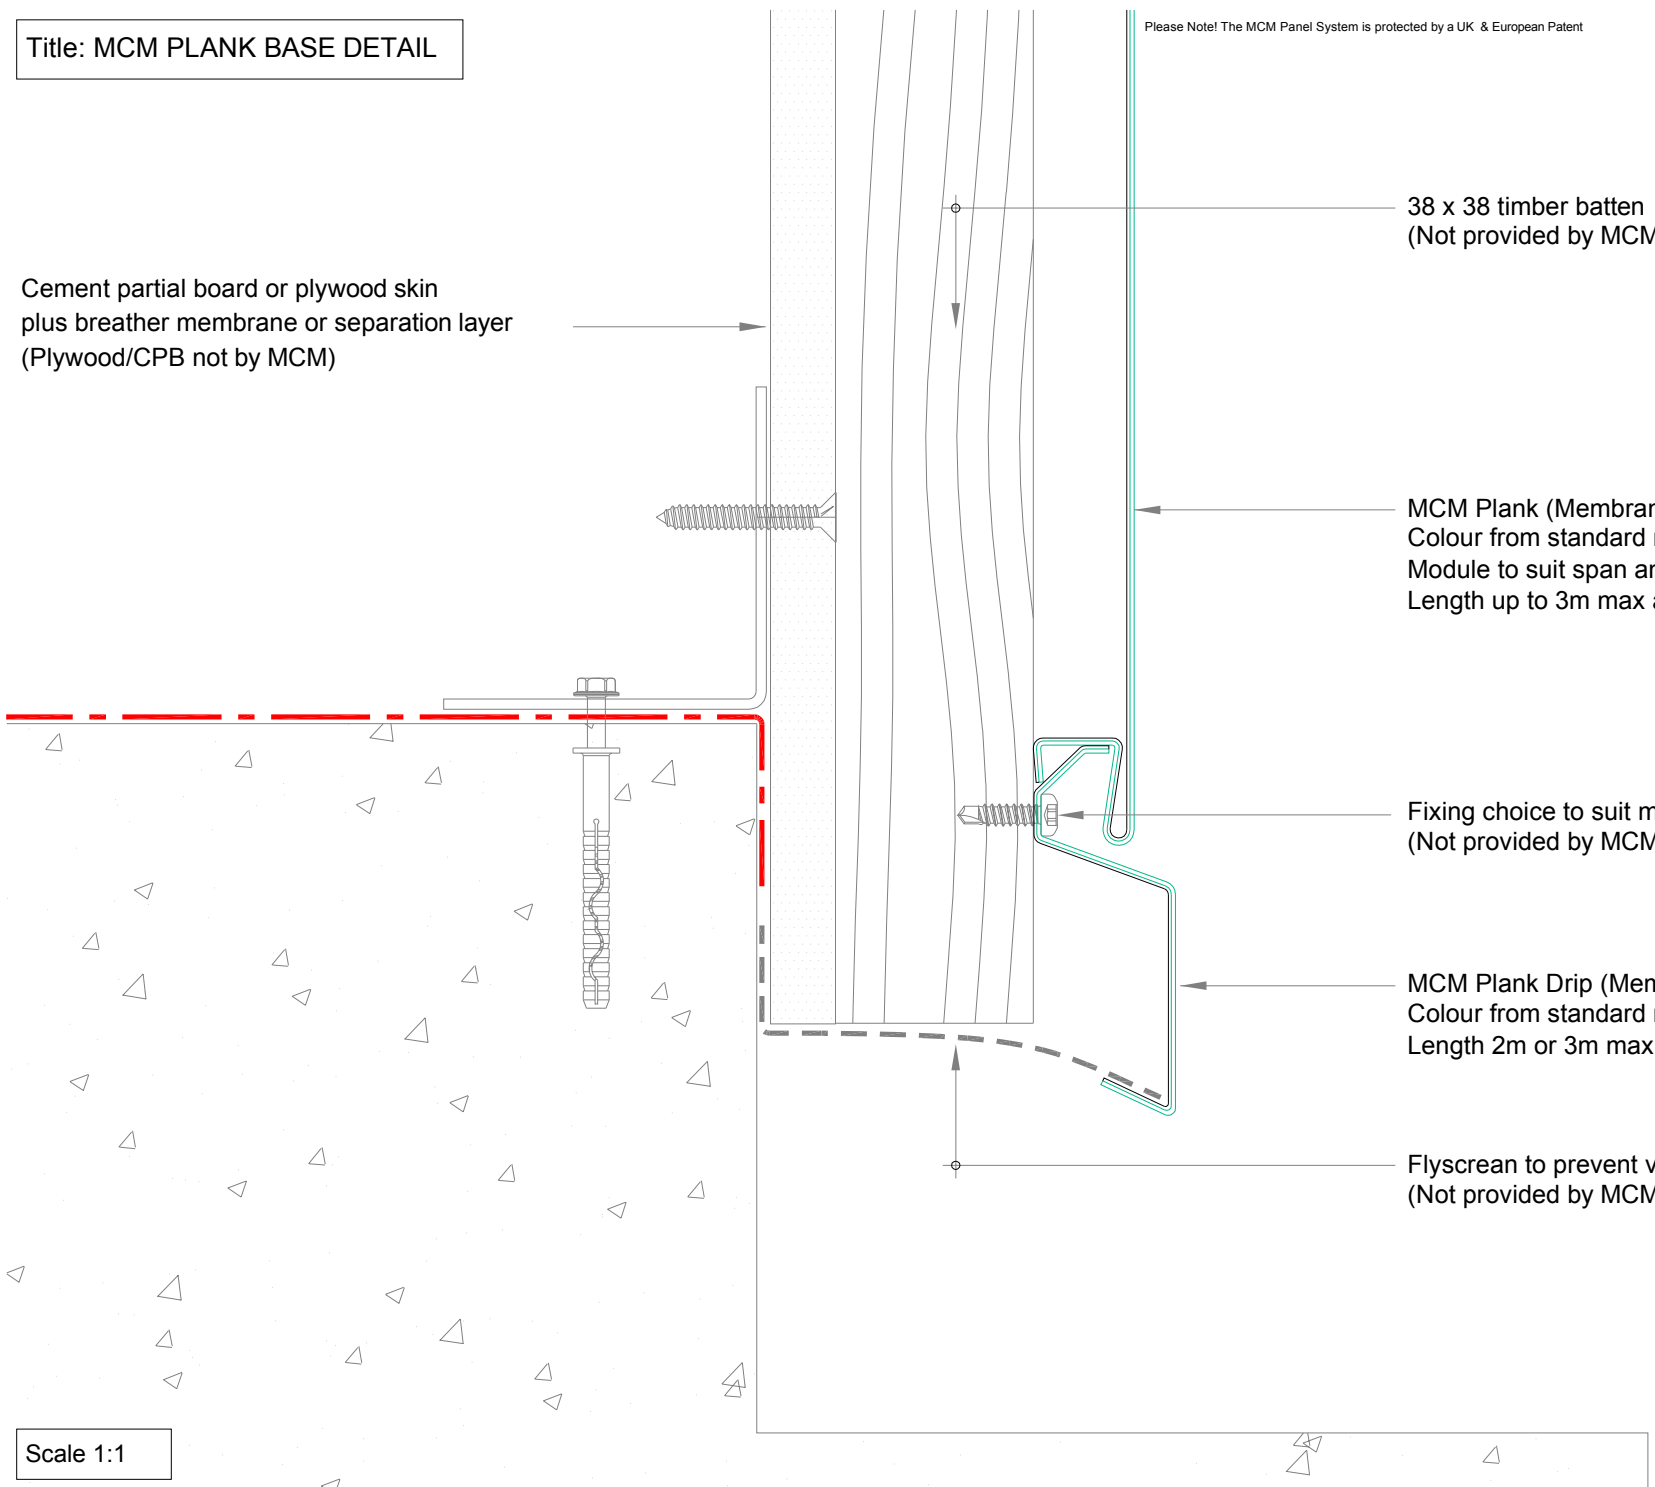

Title: MCM PLANK BASE DETAIL

Please Note! The MCM Panel System is protected by a UK & European Patent

Cement partial board or plywood skin plus breather membrane or separation layer (Plywood/CPB not by MCM)

38 x 38 timber batten (Not provided by MCM)

MCM Plank (Membrane coated metal) Colour from standard range Module to suit span and wind loads Length up to 3m max as standard.

Fixing choice to suit material (Not provided by MCM)

MCM Plank Drip (Membrane coated metal) Colour from standard range Length 2m or 3m max as standard.

Flyscreen to prevent vermin ingress (Not provided by MCM)

Scale 1:1

MCM Sales & Design  
 Europa House  
 Barcroft Street  
 Bury  
 BL9 5BT  
 Tel: 0044 (0)161 447 8976  
 Fax: 0044 (0)161 763 4982  
 email: --

Drawing No:	Revision
MCM -ST- 032	A